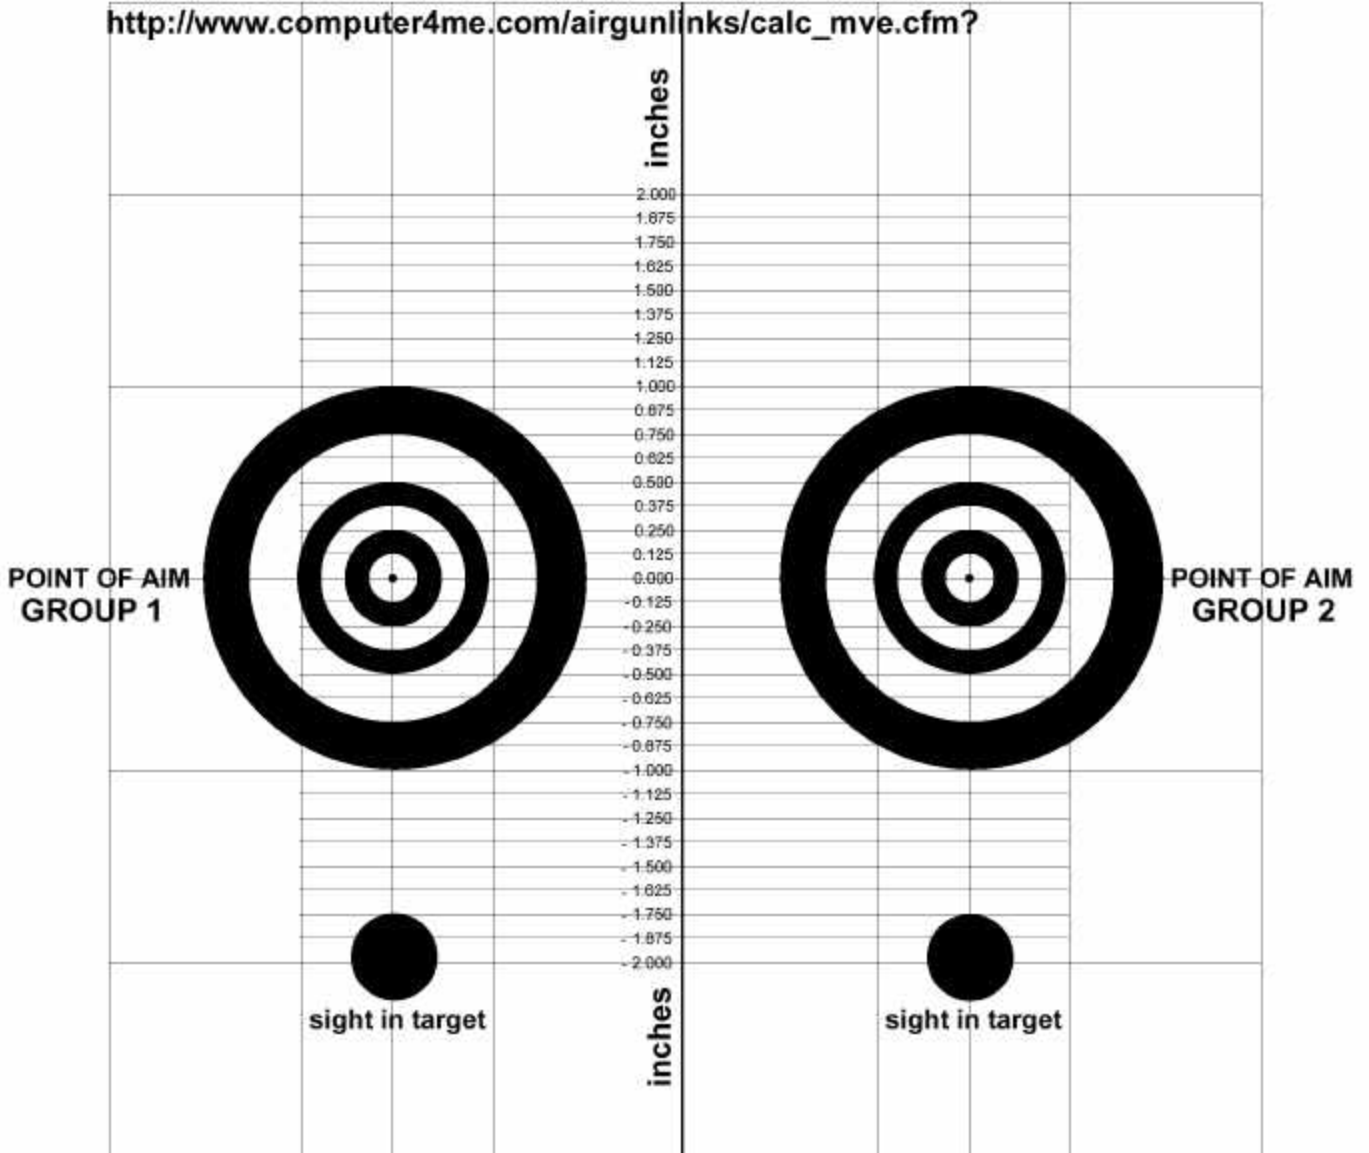

MVE OFFICIAL TARGET

http://www.computer4me.com/airgunlinks/calc_mve.cfm

TARGET _____ YARDS
NEAR FAR